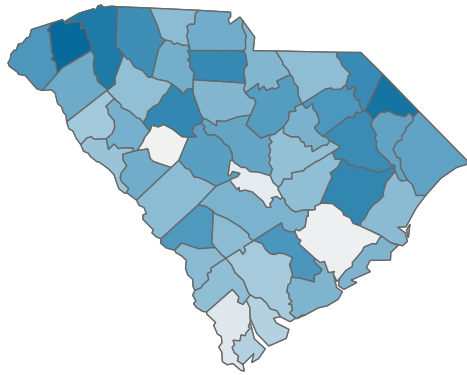

COVID-19 in South Carolina

As of 11:59 PM on 8/18/2021

Cases

681,659

Select Date Range & County to Filter Page Values

All values

COUNTY

All

Past 2 weeks Confirmed

35548

Rate of COVID-19 Cases per 10,000 population, by County

County Displayed: **South Carolina** | Dates Displayed: 3/4/2020 to 8/18/2021

[Use County Filter Above to View ZIP Code Counts](#)

Find your ZIP

All

Reported COVID-19 Cases, by Week of Report

County Displayed: **South Carolina** | Dates Displayed: 3/4/2020 to 8/18/2021

County Displayed: **South Carolina** | Dates Displayed: 3/4/2020 to 8/18/2021