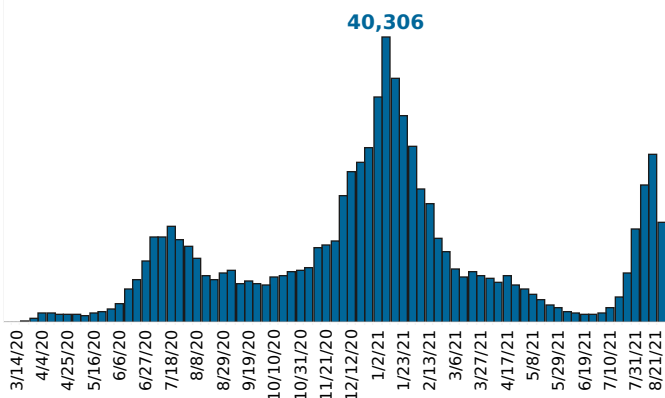

COVID-19 in South Carolina

As of 11:59 PM on 8/18/2021

Cases

681,659

Select Date Range & County to Filter Page Values

All values

COUNTY

All

Past 2 weeks Confirmed

35548

Rate of COVID-19 Cases per 10,000 population, by County

County Displayed: **South Carolina** | Dates Displayed: 3/4/2020 to 8/18/2021

[Use County Filter Above to View ZIP Code Counts](#)

Find your ZIP

All

Reported COVID-19 Cases, by Week of Report

County Displayed: **South Carolina** | Dates Displayed: 3/4/2020 to 8/18/2021

County Displayed: **South Carolina** | Dates Displayed: 3/4/2020 to 8/18/2021